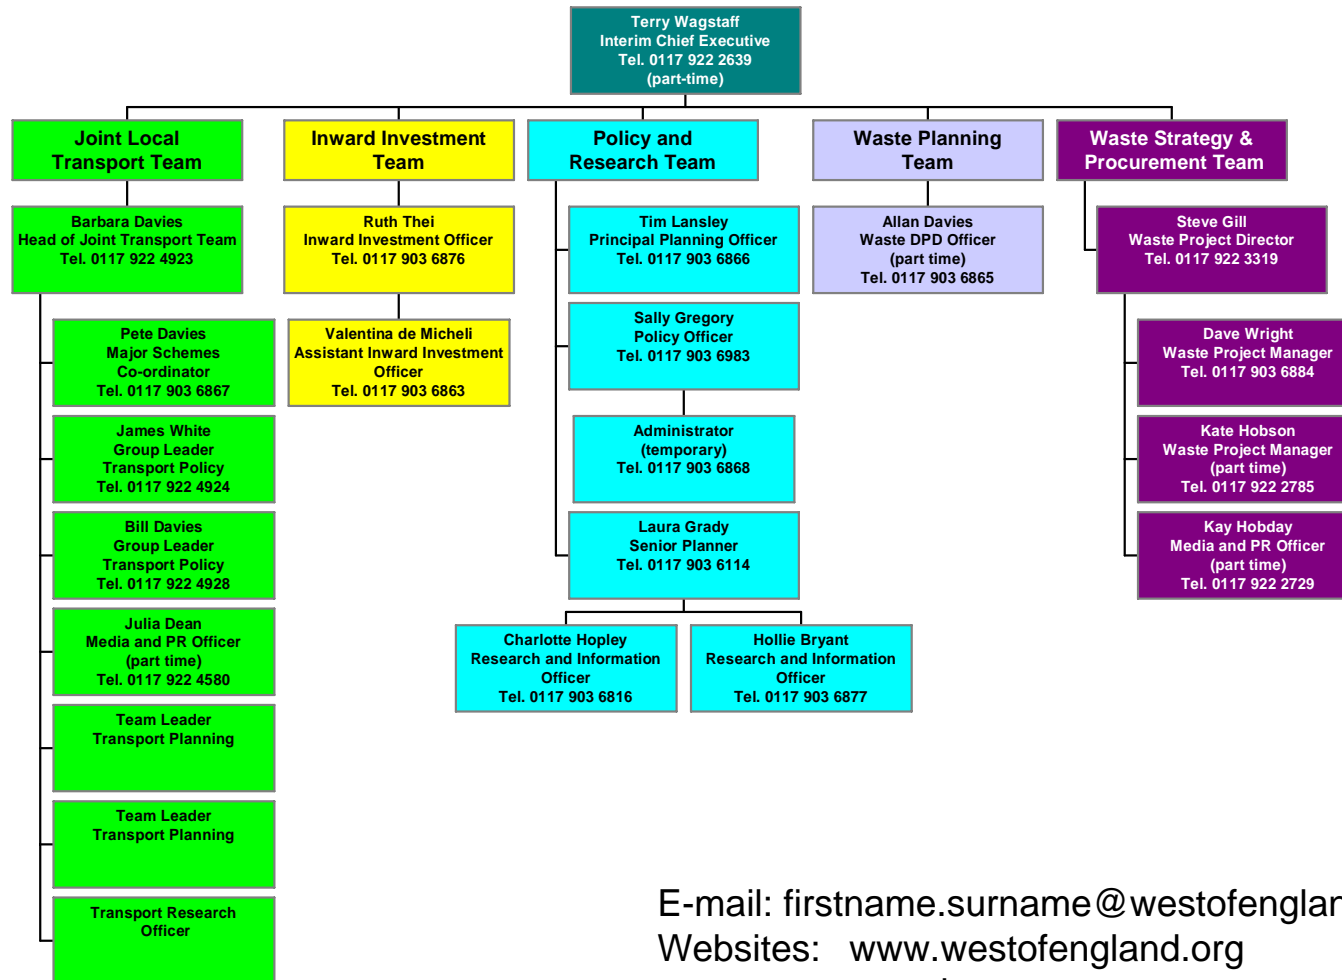

West of England Partnership Office Structure - August 2008

E-mail: firstname.surname@westofengland.org

Websites: www.westofengland.org

www.investwest.org

www.intelligencewest.org.uk

www.rubbishorresource.co.uk