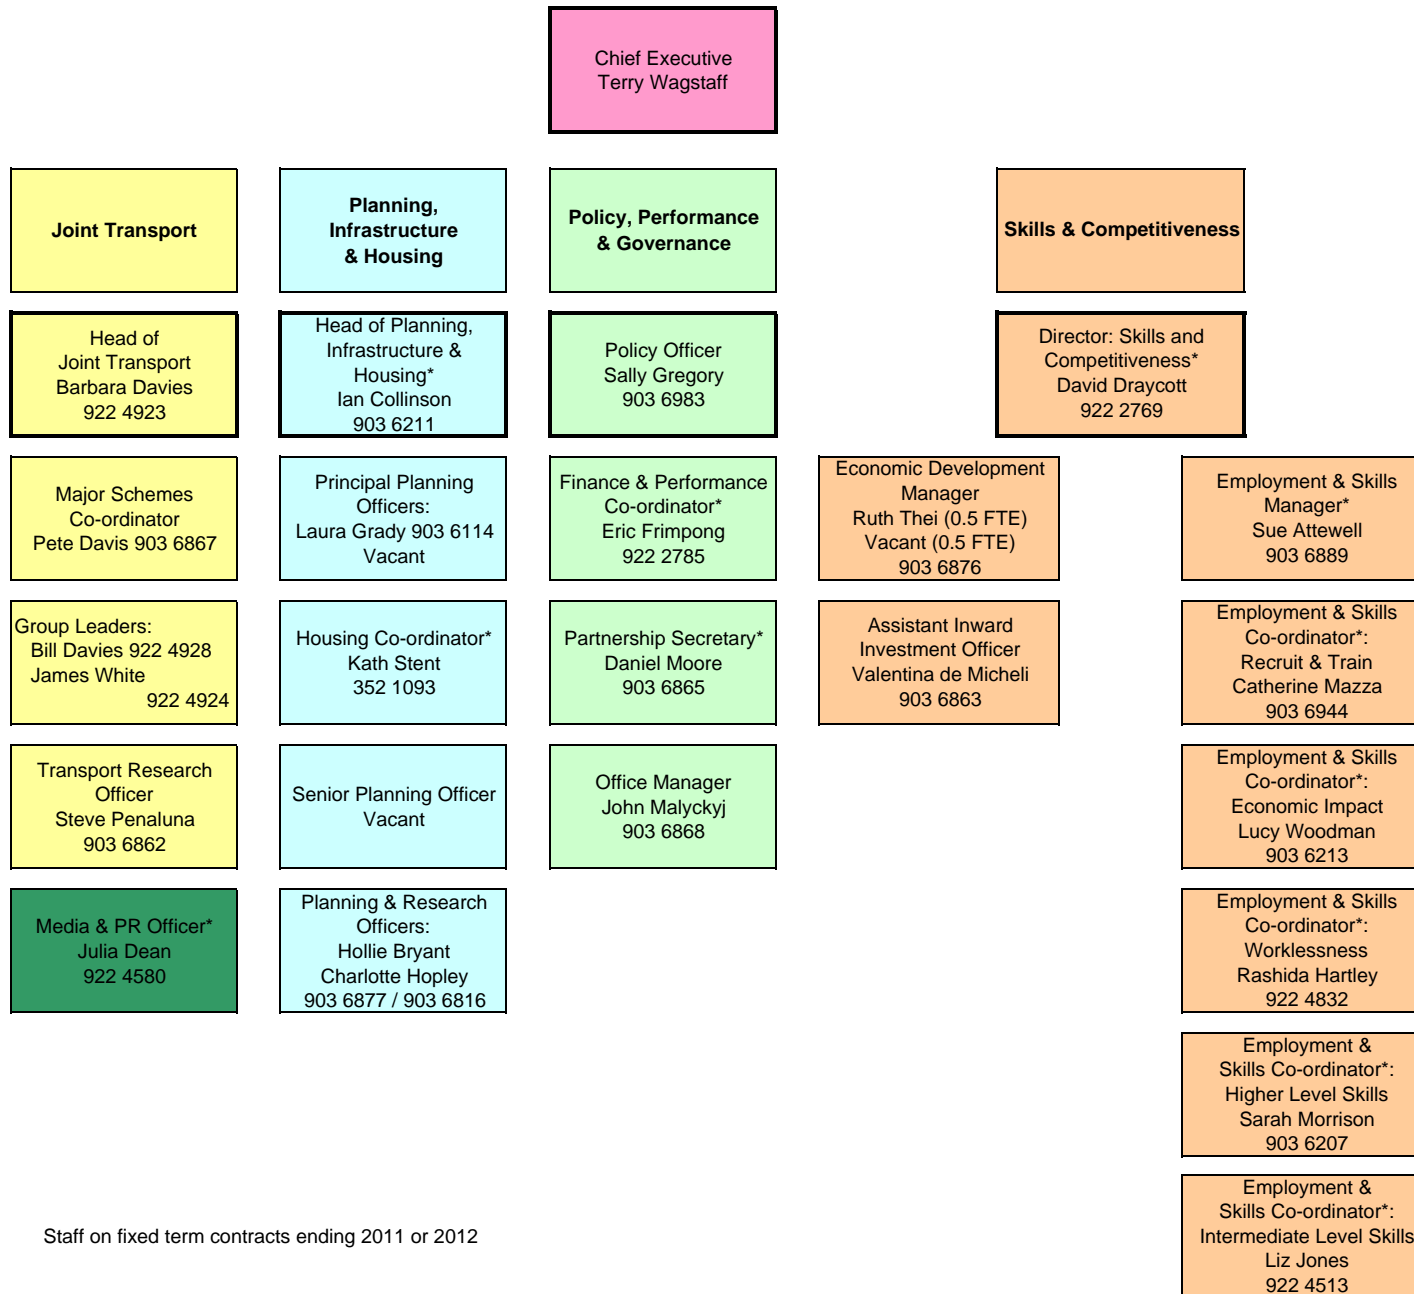

**West of England Partnership Office
July 2010**

Staff on fixed term contracts ending 2011 or 2012