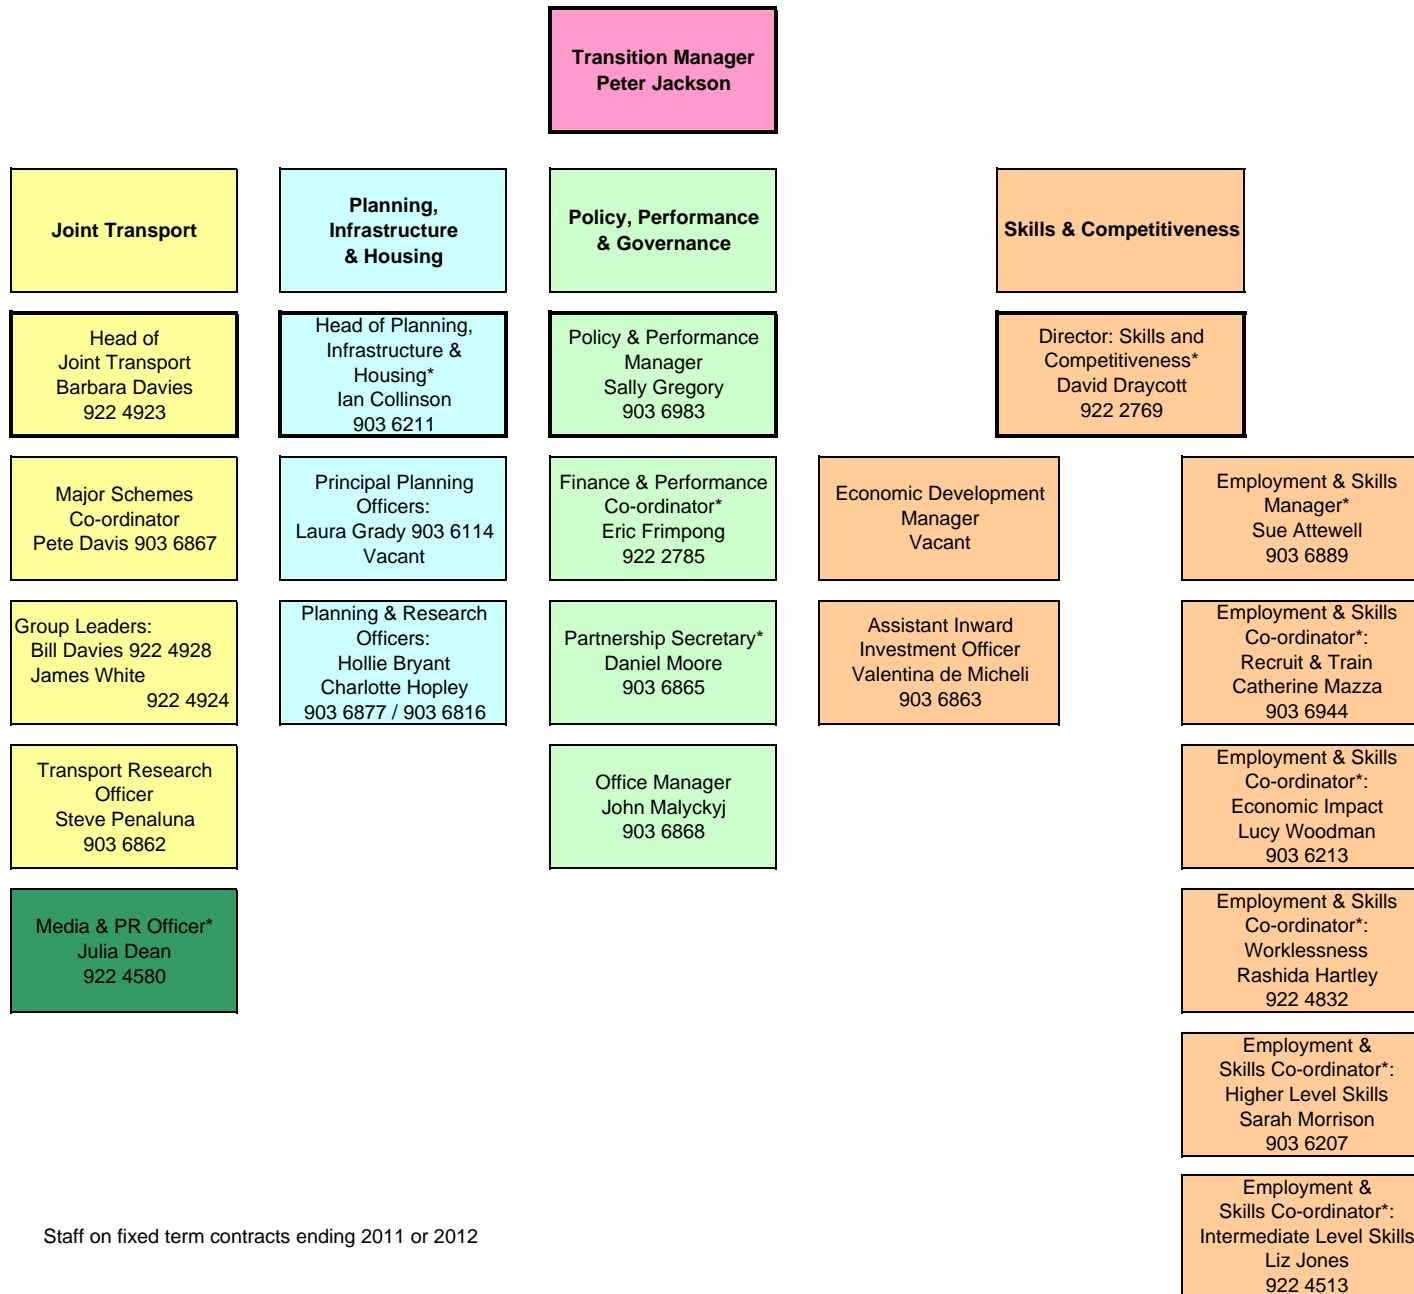

**West of England Partnership Office
June 2011**

Staff on fixed term contracts ending 2011 or 2012